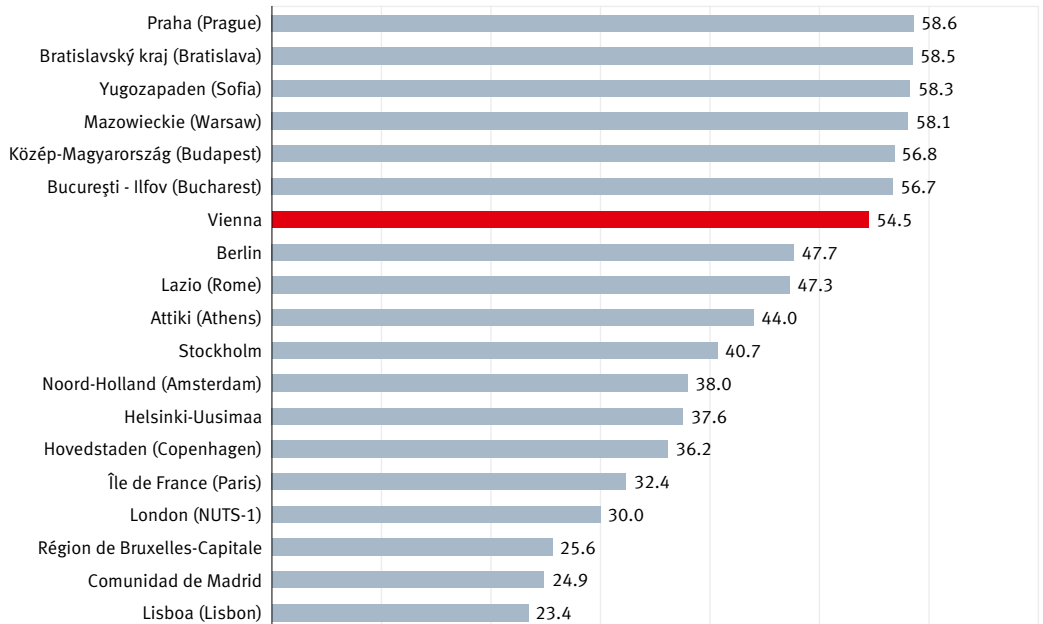

Population of the 25–64 age group with a secondary II degree in NUTS-2 regions 2012 | in %

Source: Eurostat, calculation: Municipal Department 23.

Population of the 25–64 age group having completed tertiary education in NUTS-2 regions 2012 | in %

Source: Eurostat, calculation: Municipal Department 23.