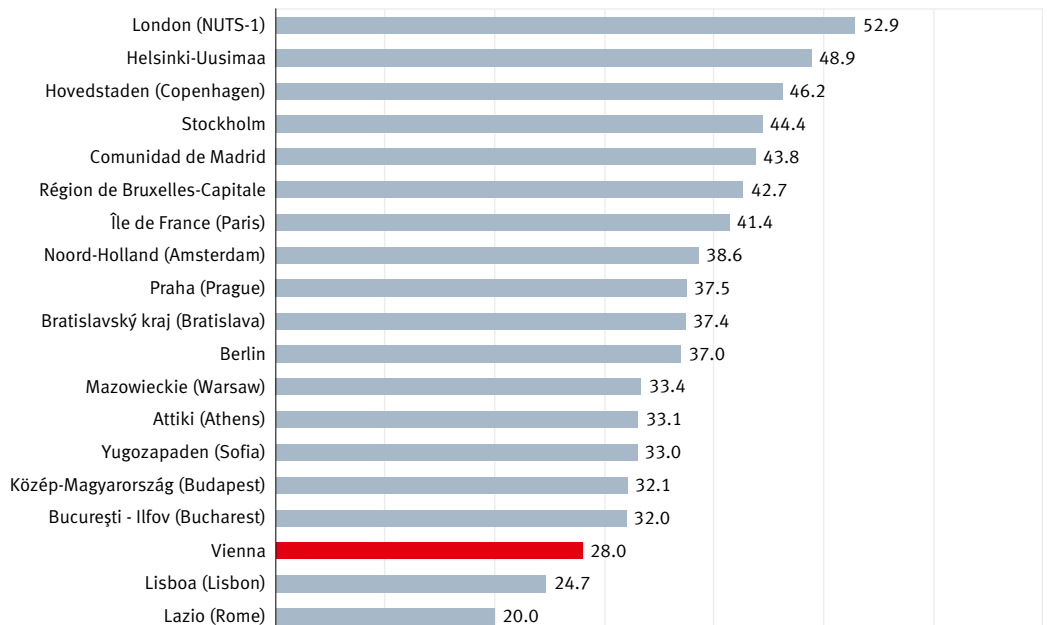

Population of the 25–64 age group with a secondary II degree in NUTS-2 regions 2012 | in %

Source: Eurostat, calculation: Municipal Department 23.

Population of the 25–64 age group having completed tertiary education in NUTS-2 regions 2012 | in %

Source: Eurostat, calculation: Municipal Department 23.