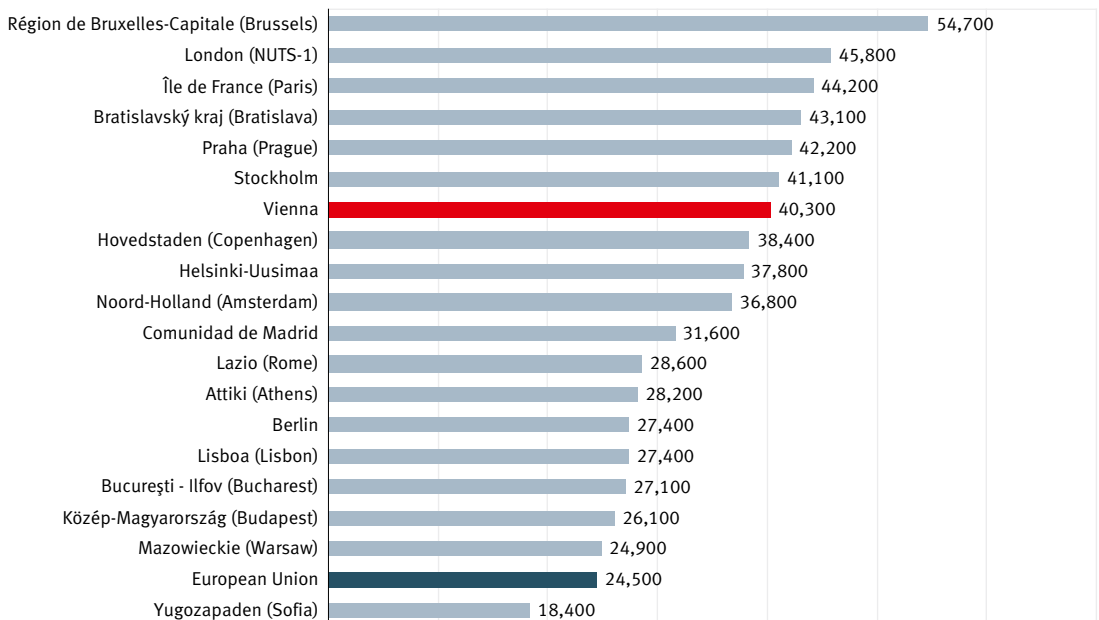

Purchasing power standard per inhabitant in NUTS-2 regions 2010 | in PPS