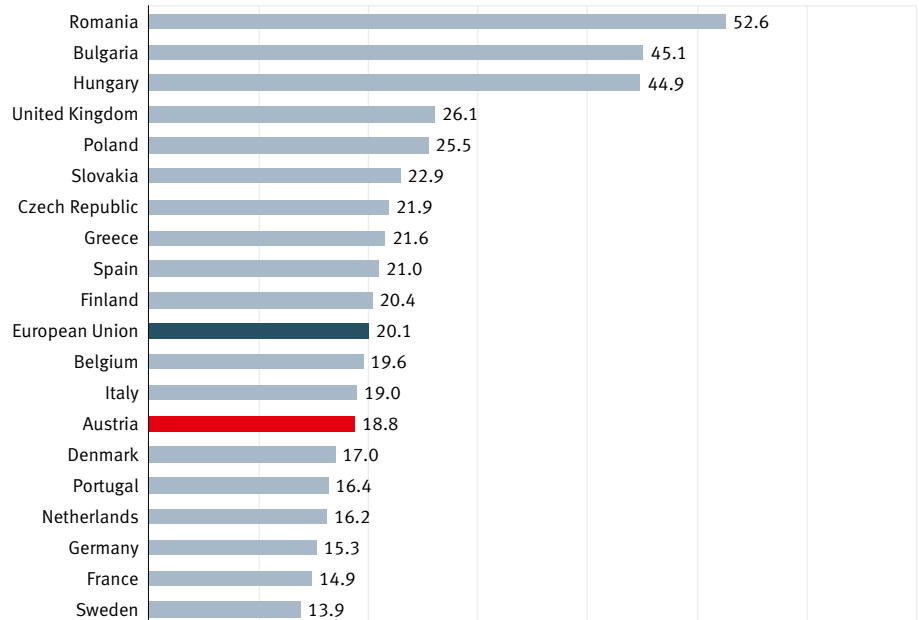

Harmonised index of consumer prices change (2013 compared to base year 2005) | in %