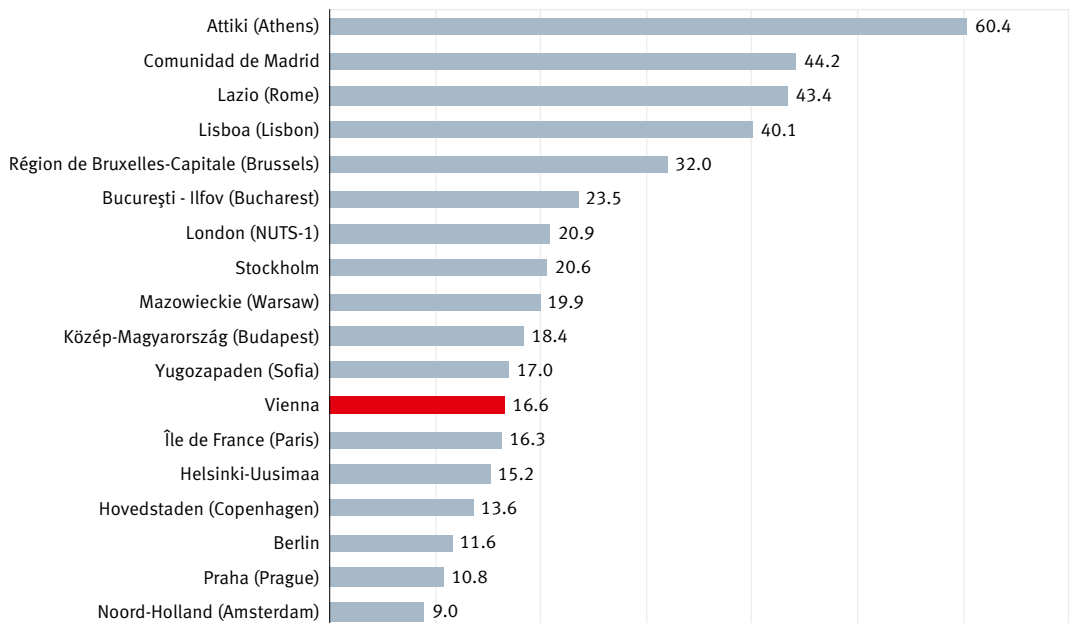

Unemployment rate of women aged 15 to 24 years in NUTS-2 regions 2012 | in %