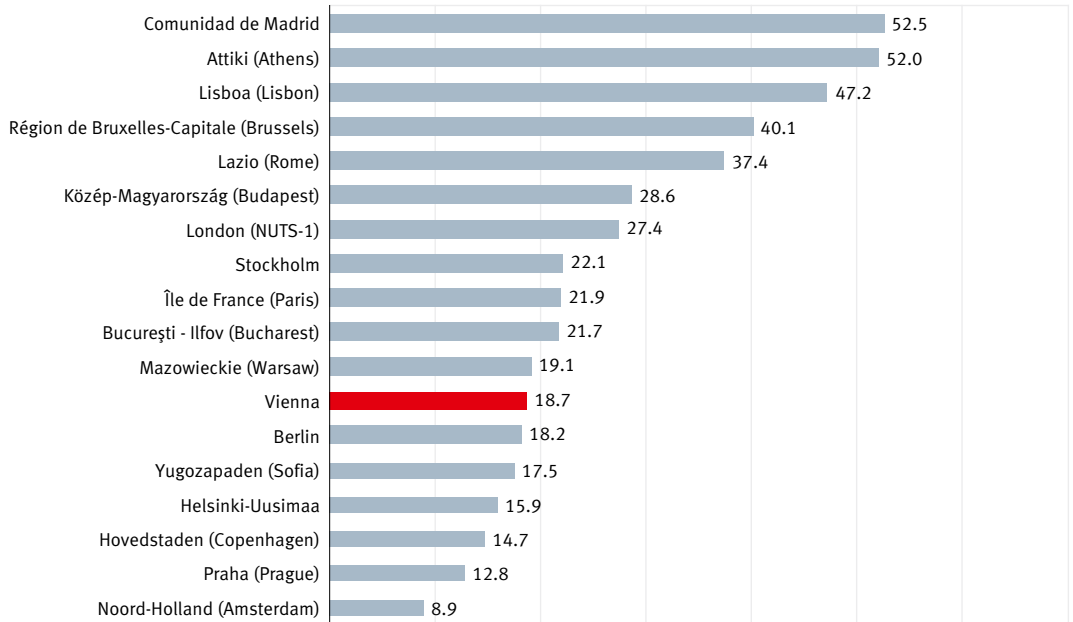

Unemployment rate of men aged 15 to 24 years in NUTS-2 regions 2012 | in %