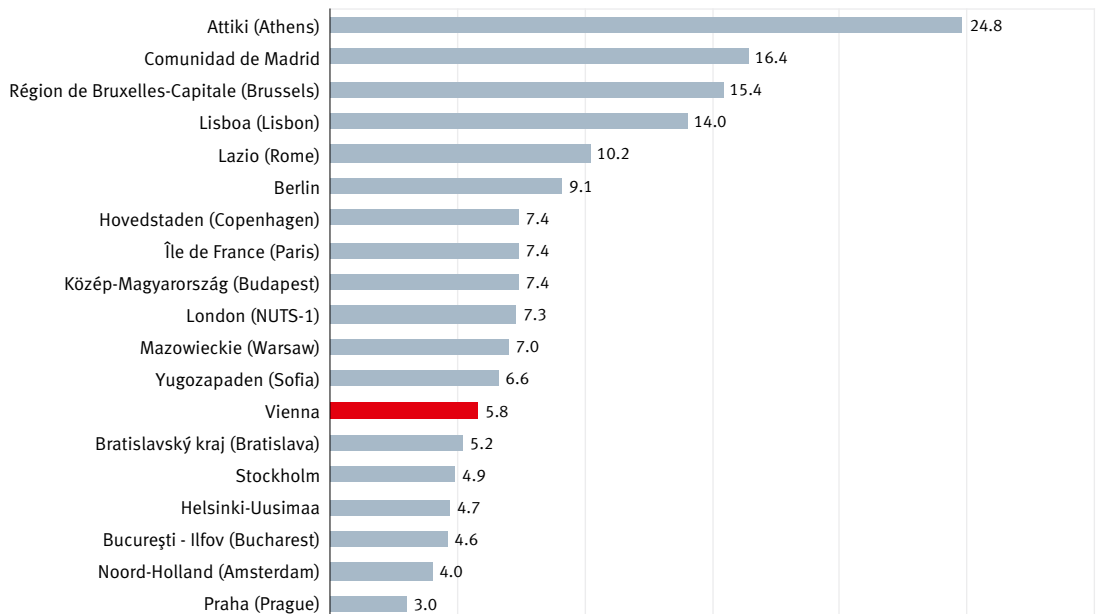

Unemployment rate of women aged 25 years or older in the NUTS-2 regions 2012 | in %