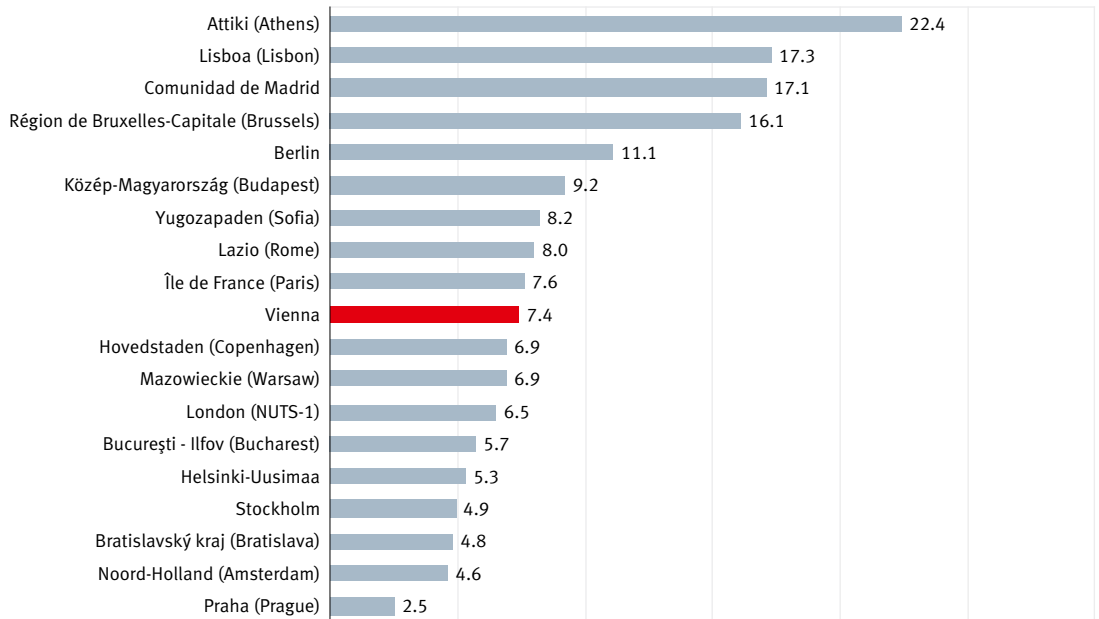

Unemployment rate of men aged 25 years or older in the NUTS-2 regions 2012 | in %