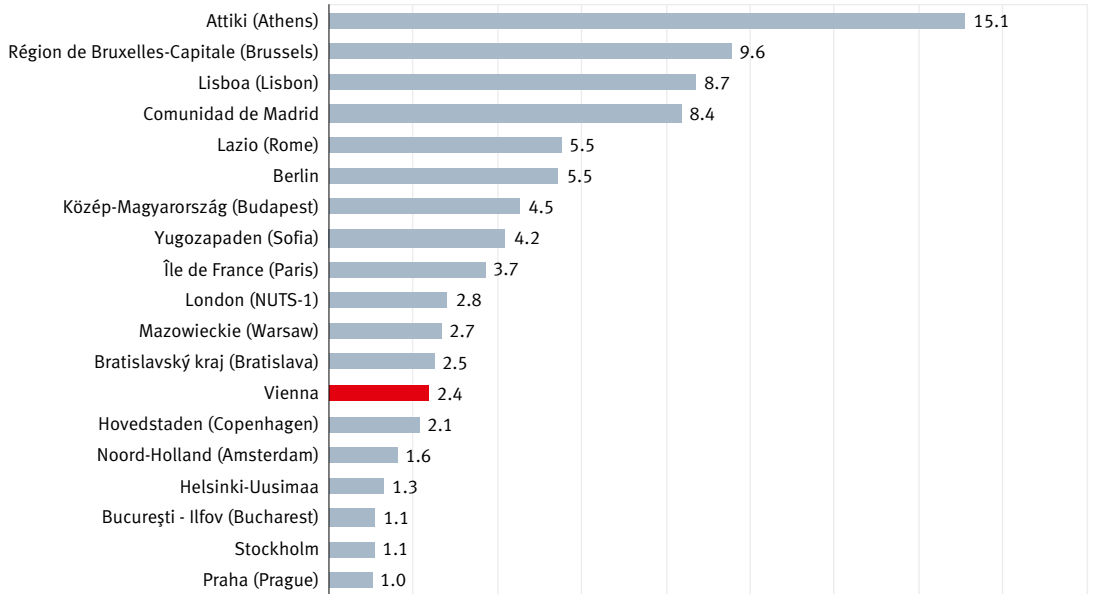

Rate of long-term unemployment * in NUTS-2 regions 2012 | in %