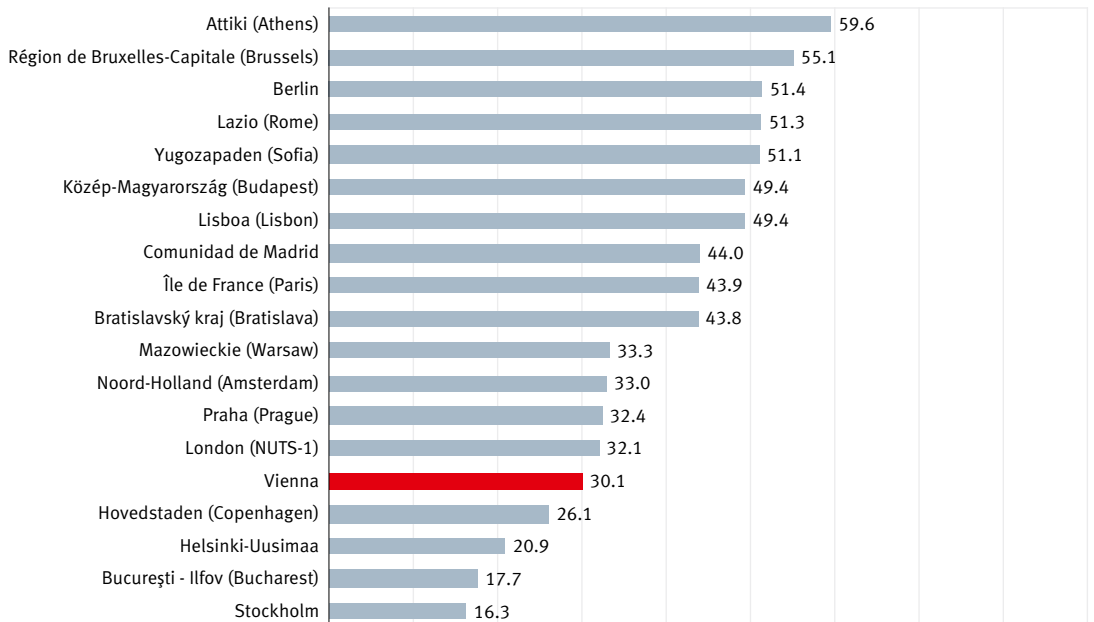

Long-term unemployment in % of total unemployment in NUTS-2 regions 2012